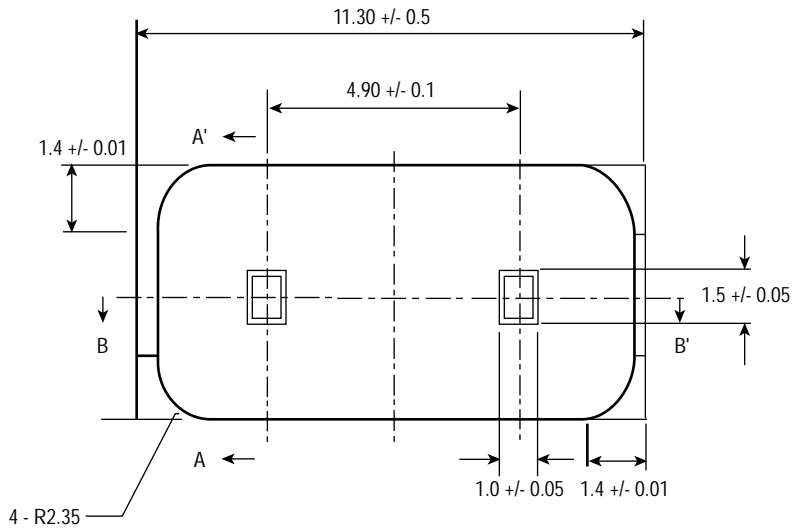

MIEC

"SMD49S" SPACER DIMENSIONS (mm)

A - A' Cross Section View

B - B' Cross Section View